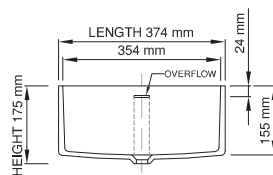

under-mount

Price: \$ 690.00
 Size (l) x (w) x (h): 404mm x 374mm x 168mm
 Top to waste: 155mm
 Overflow: Internal overflow
 Material: DADOquartz®
 Finish: Matte / Satin

Base dimensions: 400mm x 370mm
 Edge width: 24mm
 Waste diameter: 40mm - fits Bespoke plug
 Weight: 8.5kg

Shipping information

Packing dimensions: 600mm x 455mm x 190mm
 Shipping mass: 10.5kg