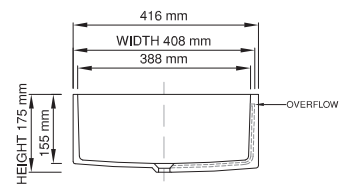

under-mount

Price: \$ 690.00
 Size (l) x (w) x (h): 404mm x 374mm x 168mm
 Top to waste: 155mm
 Overflow: Internal overflow
 Material: DADOquartz®
 Finish: Matte / Satin

Base dimensions: 400mm x 370mm
 Edge width: 24mm
 Waste diameter: 40mm - fits Bespoke plug
 Weight: 8.5kg

Shipping information

Packing dimensions: 600mm x 455mm x 190mm
 Shipping mass: 10.5kg