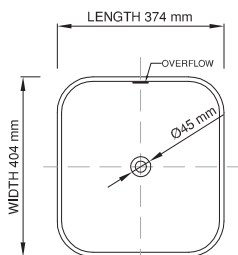

under-mount

Price: \$ 690.00
 Size (l) x (w) x (h): 404mm x 374mm x 168mm
 Top to waste: 155mm
 Overflow: Internal overflow
 Material: DADOquartz®
 Finish: Matte / Satin

Base dimensions: 400mm x 370mm
 Edge width: 24mm
 Waste diameter: 40mm - fits Bespoke plug
 Weight: 8.5kg

Shipping information

Packing dimensions: 600mm x 455mm x 190mm
 Shipping mass: 10.5kg