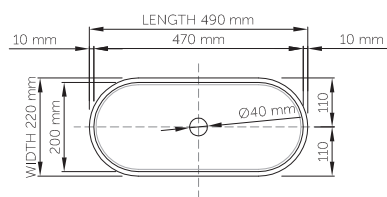

wide-edge

Price: \$ 605.00  
 Size (l) x (w) x (h): 490mm x 220mm x 105mm  
 Top to waste: 95mm  
 Overflow: No overflow  
 Material: DADOquartz®  
 Finish: Matte / Satin  
 Mounting: Counter-top / Under-mount

Base dimensions: 465mm x 190mm  
 Edge width: 10mm  
 Waste diameter: 40mm - fits Bespoke plug  
 Weight: 5kg

### Shipping information

Packing dimensions: 590mm x 590mm x 200mm  
 Shipping mass: 7kg