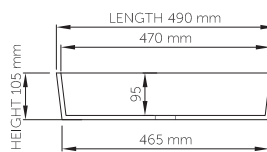

wide-edge

Price: \$ 605.00  
 Size (l) x (w) x (h): 490mm x 220mm x 105mm  
 Top to waste: 95mm  
 Overflow: No overflow  
 Material: DADOquartz®  
 Finish: Matte / Satin  
 Mounting: Counter-top / Under-mount

Base dimensions: 465mm x 190mm  
 Edge width: 10mm  
 Waste diameter: 40mm - fits Bespoke plug  
 Weight: 5kg

### Shipping information

Packing dimensions: 590mm x 590mm x 200mm  
 Shipping mass: 7kg