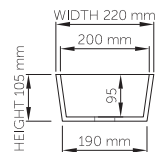

wide-edge

Price: \$ 605.00  
 Size (l) x (w) x (h): 490mm x 220mm x 105mm  
 Top to waste: 95mm  
 Overflow: No overflow  
 Material: DADOquartz®  
 Finish: Matte / Satin  
 Mounting: Counter-top / Under-mount

Base dimensions: 465mm x 190mm  
 Edge width: 10mm  
 Waste diameter: 40mm - fits Bespoke plug  
 Weight: 5kg

### Shipping information

Packing dimensions: 590mm x 590mm x 200mm  
 Shipping mass: 7kg